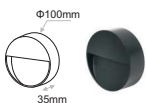

Model	Type	Watt	CCT*	CR180 LED Source	Colour	Dimming Option
				80 (80)		
ORIGIN SF (ORIGIN SF)	Round (RD)	3.2W (03)	2700K (27B)	360lm	Black (BL) White (WH)	230VAC Non-Dimmable (230ND) 24VDC PWM Dimmable (24D) 48VDC PWM Dimmable (48D)
			3000K (30B)	390lm		
			4000K (40B)	420lm		
		10W (10)	2700K (27B)	970lm	230VAC Non-Dimmable (230ND) 48VDC PWM Dimmable (48D)	
			3000K (30B)	1040lm		
			4000K (40B)	1110lm		

Ordering Code Example: ORIGIN SF-RD-03-30B-80-BL-230ND

ORIGIN SF RD 03